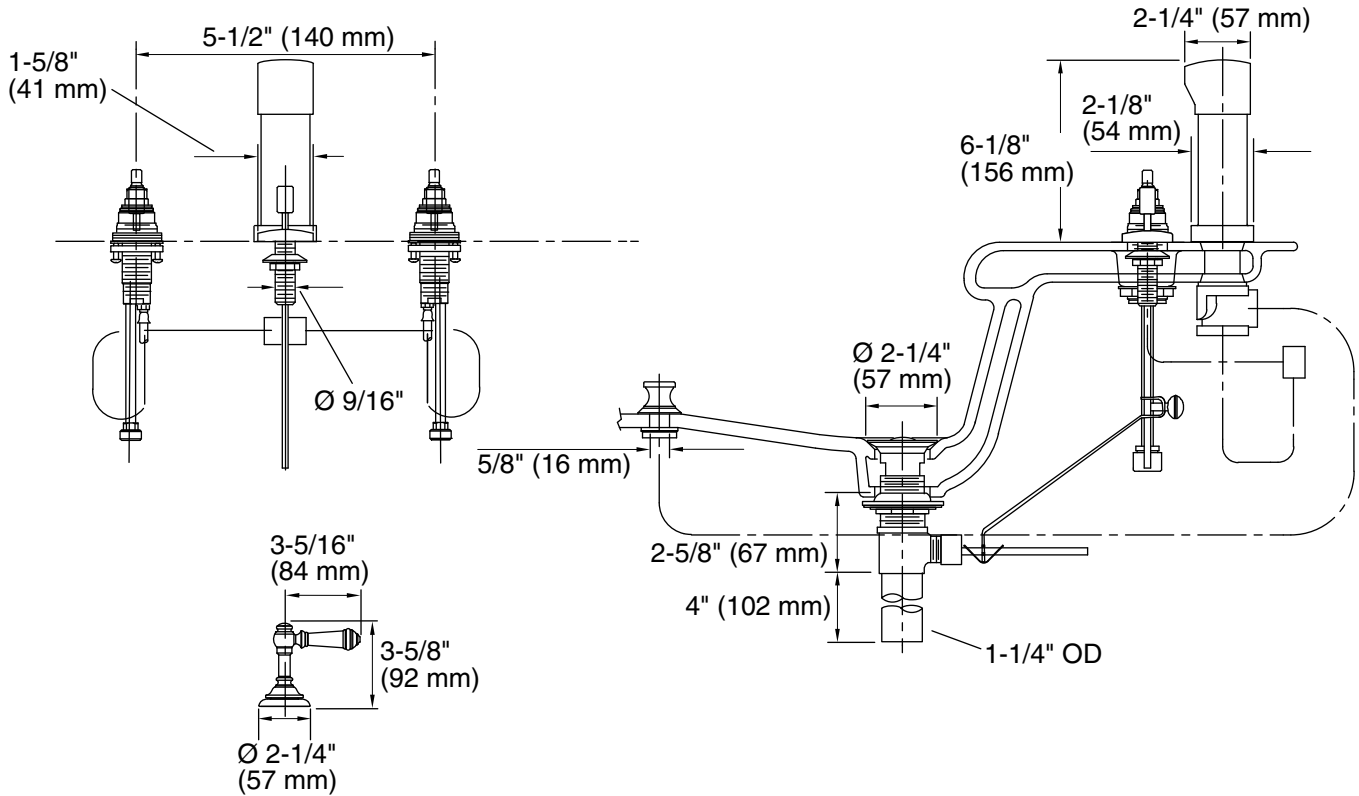

Technical Information

All product dimensions are nominal.

Valve body:	Machined-brass
Drain included:	Yes
Drain tailpiece included:	Yes

Notes

Install this product according to the installation guide.